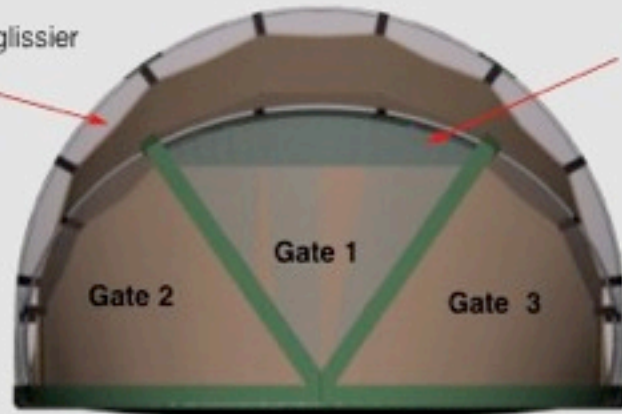

Double closure glissier
flysheets

High breakdown
Adjustable flow
Net

216,5

Ventilation low left (optional)
Adjustable flow
Net

Ventilation low right
Adjustable flow
Net

234

Location
Penetration
For life line.

Location
Penetration
For life line.

148

216,5

Plots 2x2 rings
For Rope ladder