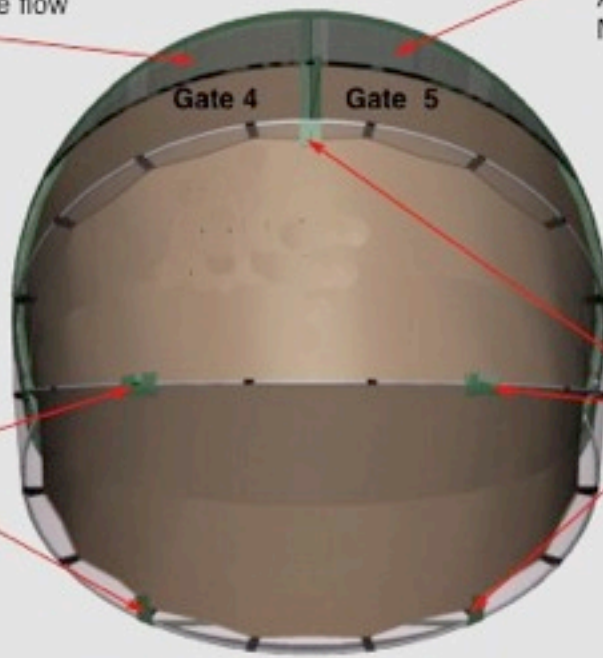

Double closure glissier
flysheets

High breakdown
Adjustable flow
Net

216,5

Ventilation low left (optional)
Adjustable flow
Net

Ventilation low right
Adjustable flow
Net

234

Location
Penetration
For life line.

Location
Penetration
For life line.

148

216,5

Plots 2x2 rings
For Rope ladder